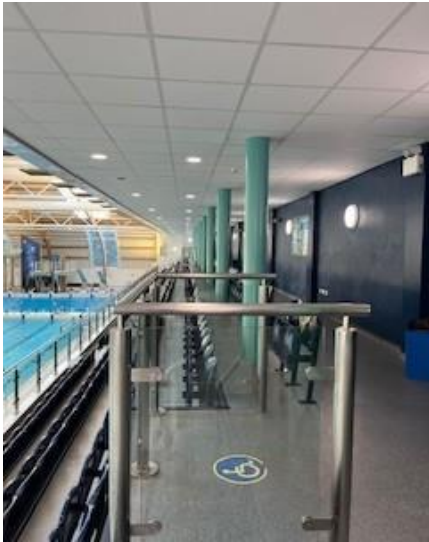

Pull double doors to enter changing village, if you require any assistance with the doors please ask at reception on arrival.

Designated accessibility area in spectator gallery, entry via automatic double doors